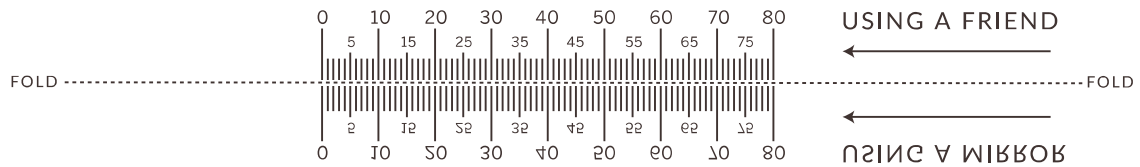

Fold along the dotted line.

Pupillary Distance

For step by step instructions go to milanoeyewear.com/pd-ruler